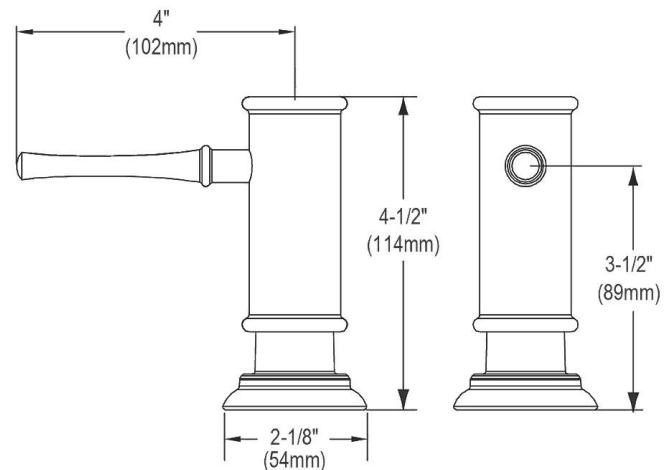

PART: _____ QTY: _____

PROJECT: _____

CONTACT: _____

DATE: _____

NOTES: _____

APPROVAL: _____

In keeping with our policy of continuing product improvement, Elkay reserves the right to change product specifications without notice. Please visit elkay.com for the most current version of Elkay product specification sheets. This specification describes an Elkay product with design, quality, and functional benefits to the user. When making a comparison of other producers' offerings, be certain these features are not overlooked.